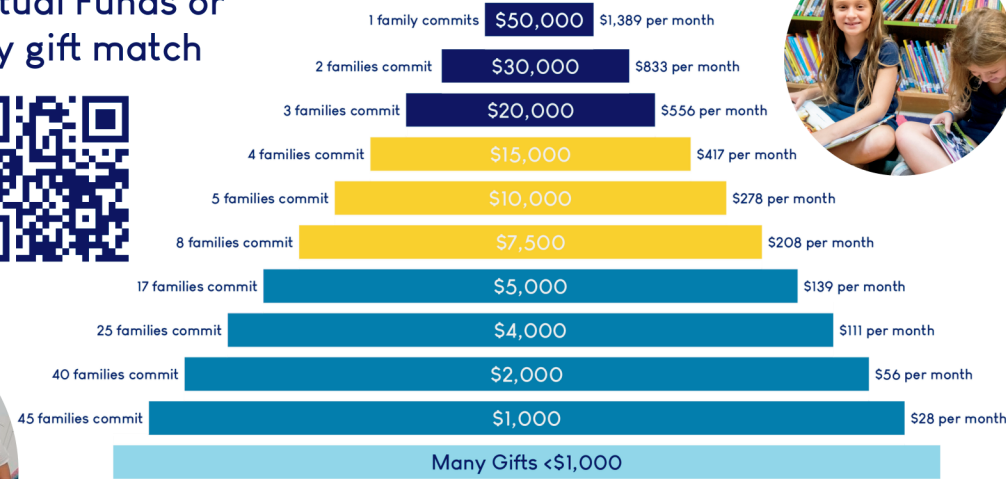

# BUILD: OUR FAITH, OUR FUTURE.

Donate Online, Cash, Check, Stocks,  
Bonds, Mutual Funds or  
Company gift match

**\$650,000 GOAL**

Giving is over 3 years, over and above our regular giving.

"Now to Him Who is able to do immeasurably more than we can ask or imagine..." Ephesians 3:20-21